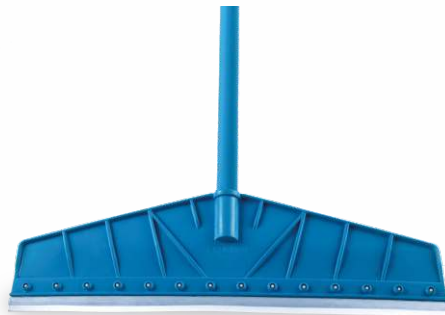

Floor Wiper 21"
Rs. 400/-