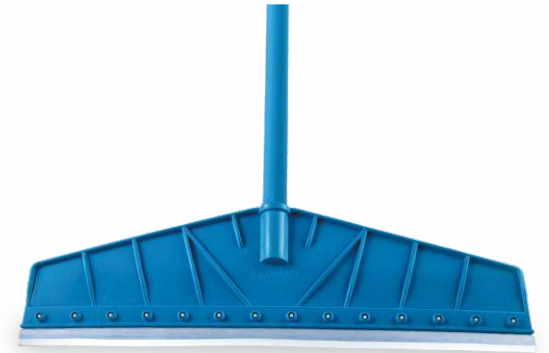

Floor Wiper 24"
Rs. 500/-